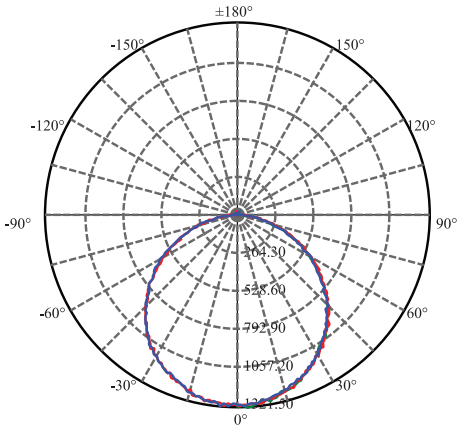

PHOTOMETRIC SPECIFICATIONS

8719157048613